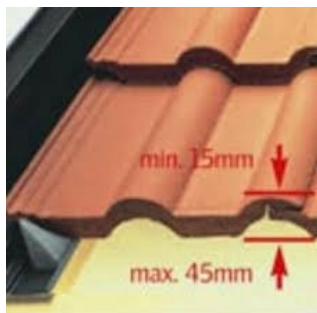

EDZ UK04 0000

Single Low Profile Tile Flashing
134cm x 98cm

WAS £61.06 + vat

NOW £52.56 + vat

£63.07 inc. vat